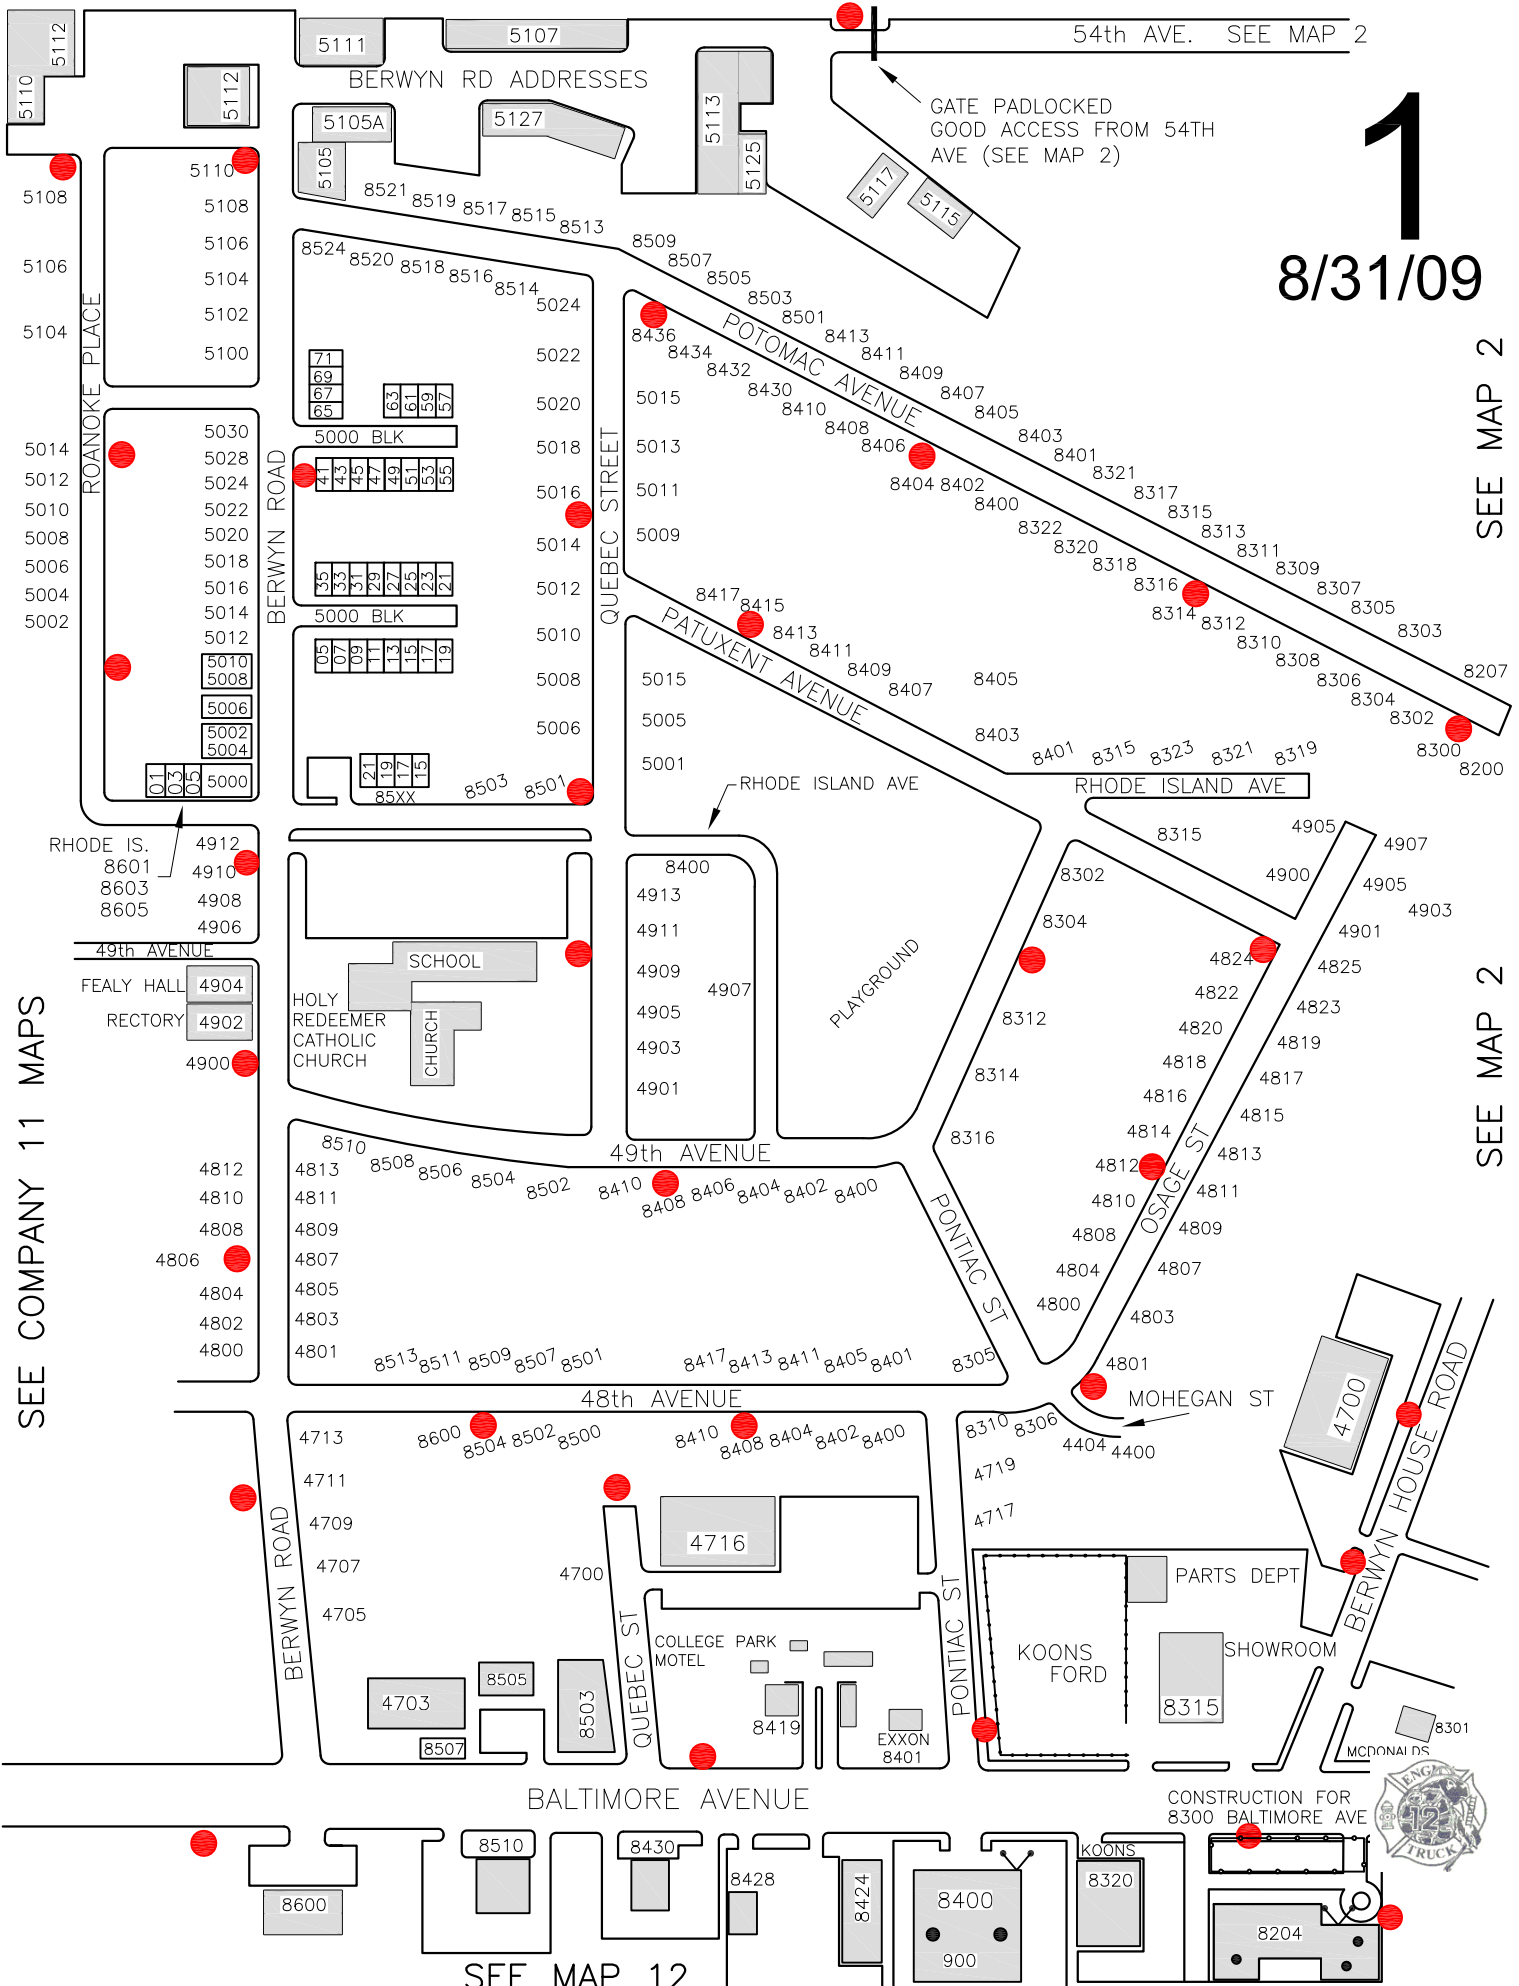

1
8/31/09

SEE MAP 2

SEE MAP 2

SEE COMPANY 11 MAPS

SEE MAP 12

CONSTRUCTION FOR 8300 BALTIMORE AVE