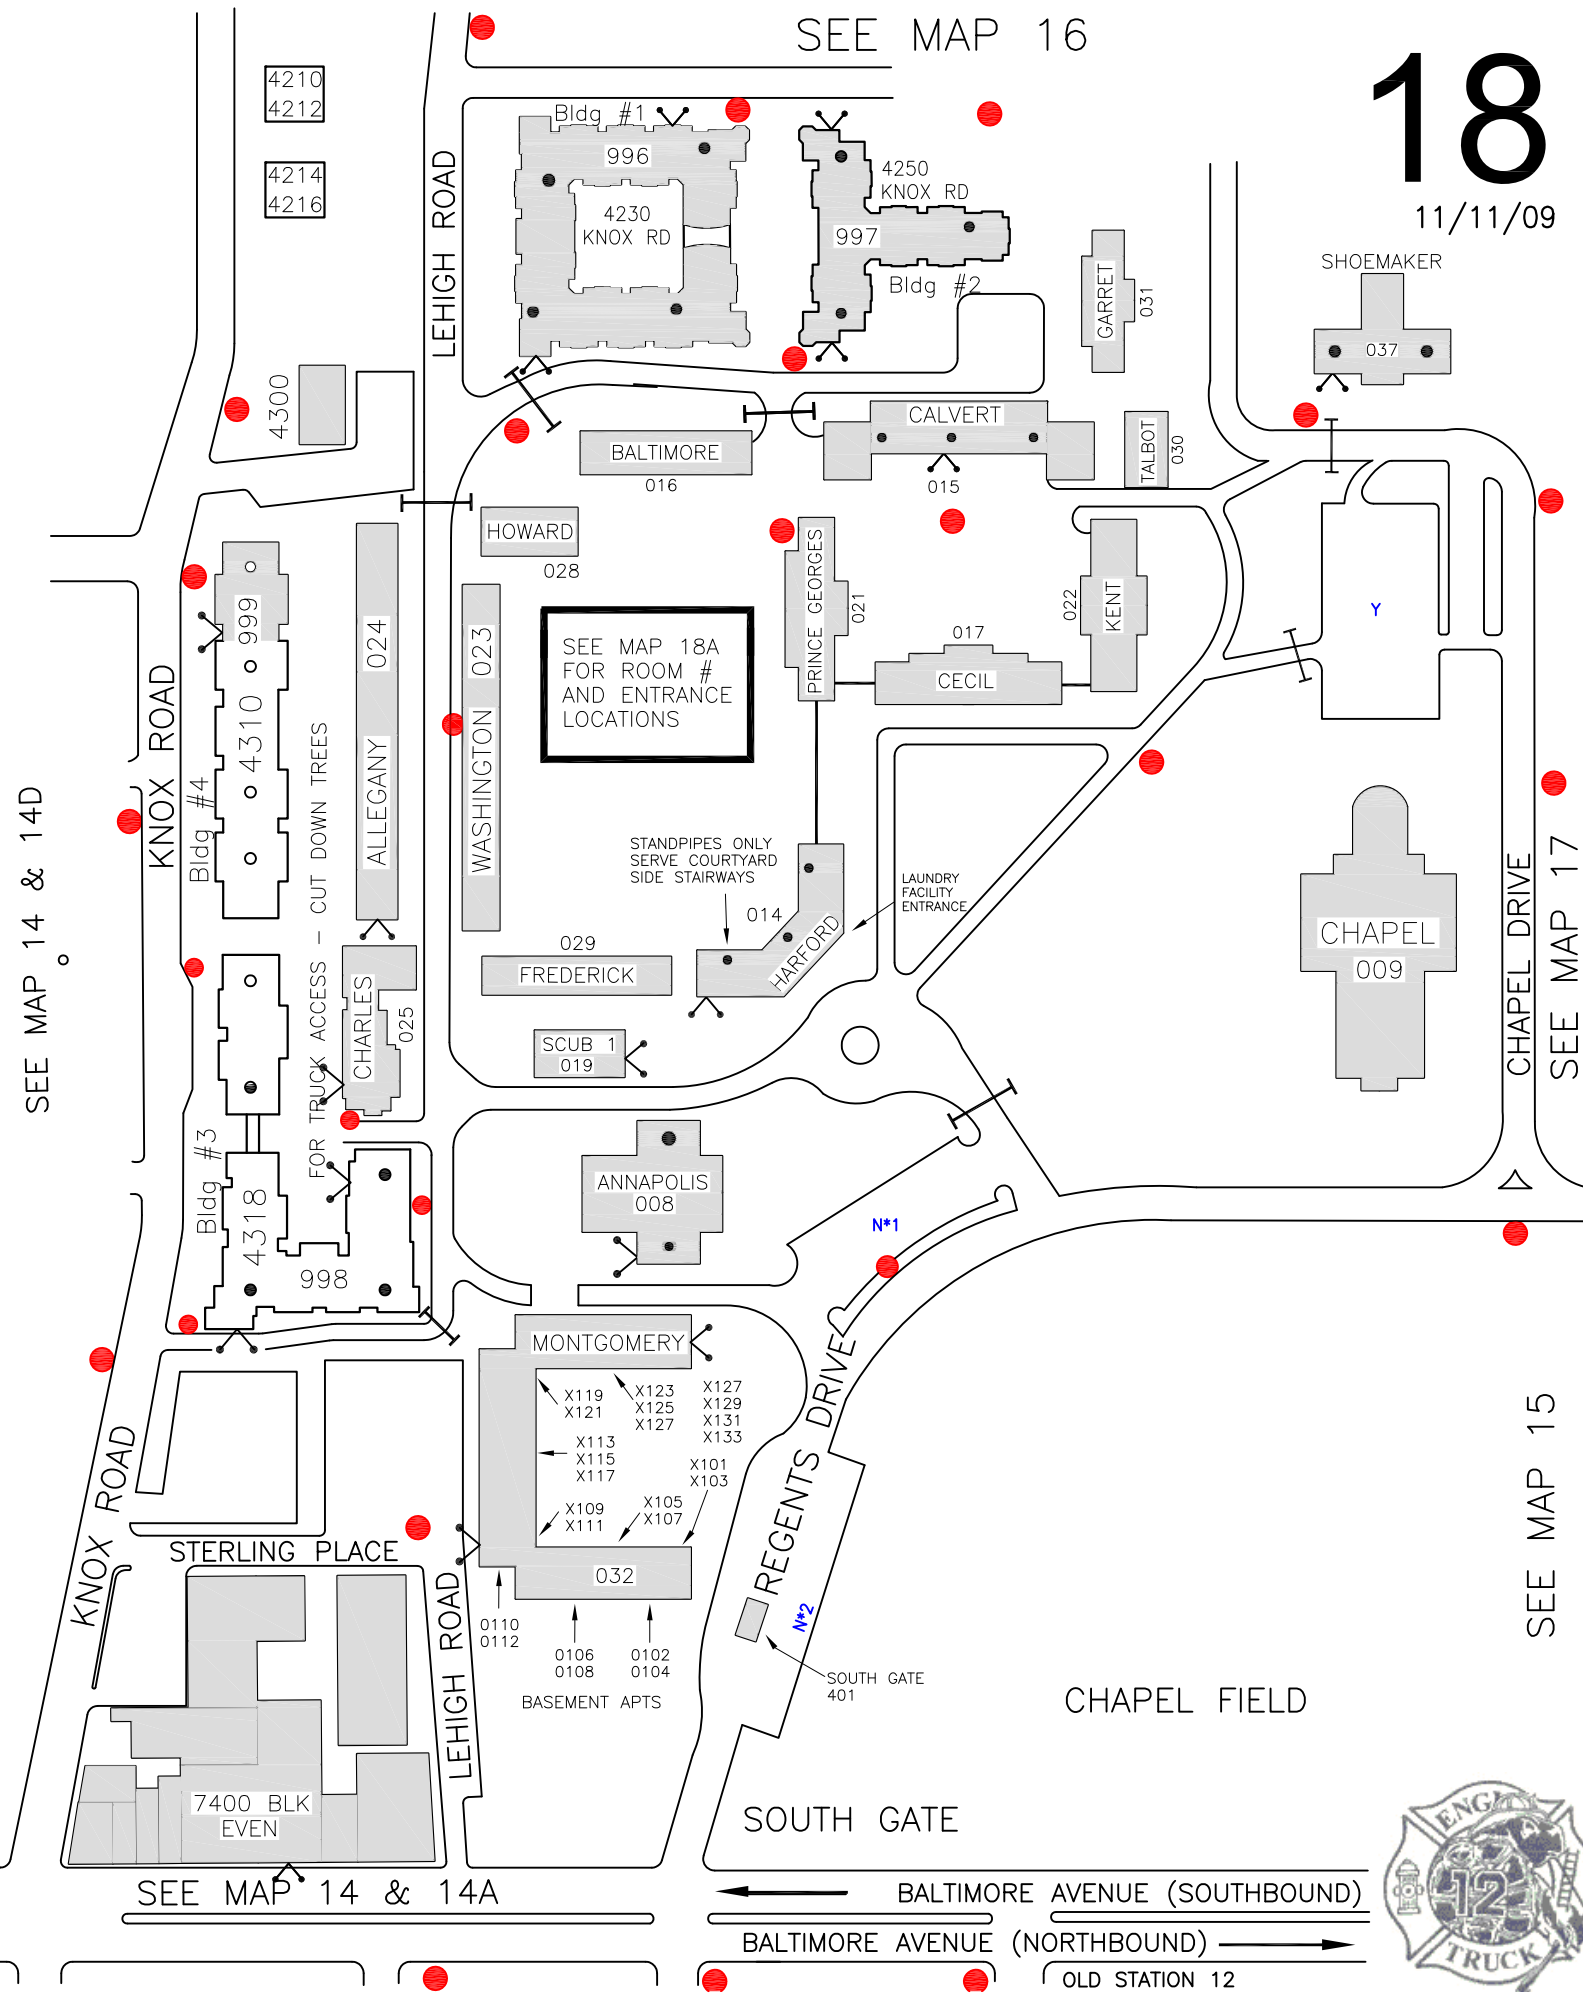

SEE MAP 16

18

11/11/09

SEE MAP 14 & 14D

SEE MAP 17

SEE MAP 15

SEE MAP 18A FOR ROOM # AND ENTRANCE LOCATIONS

STANDPIPES ONLY SERVE COURTYARD SIDE STAIRWAYS

SOUTH GATE 401

CHAPEL FIELD

SOUTH GATE

BALTIMORE AVENUE (SOUTHBOUND)

BALTIMORE AVENUE (NORTHBOUND)

OLD STATION 12

SEE MAP 14 & 14A