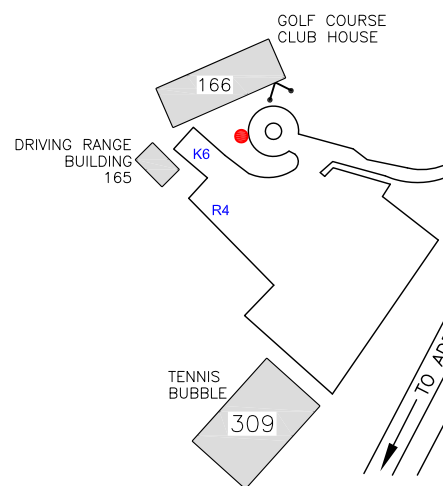

ELKINS BUILDING
(CENTRAL ADMINISTRATION)
BUILDING 311
3300 METZEROTT ROAD

23
2/18/07

SEE BLOW UP FOR DETAILS

CANOE STORAGE BLDG 169

GOLF COURSE MAINTENANCE BLDG 167

UNIVERSITY BLVD

TO BALTIMORE AVE

STADIUM DR

UNIVERSITY BLVD

TO ADELPHI ROAD

SEE MAP 7