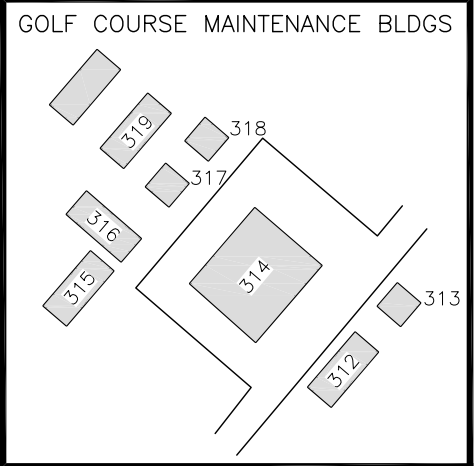

ELKINS BUILDING
(CENTRAL ADMINISTRATION)
BUILDING 311
3300 METZEROTT ROAD

23
2/18/07

SEE BLOW UP FOR DETAILS

CANOE STORAGE BLDG 169

GOLF COURSE MAINTENANCE BLDG 167

UNIVERSITY BLVD

TO BALTIMORE AVE

STADIUM DR

UNIVERSITY BLVD

TO ADELPHI ROAD

SEE MAP 7